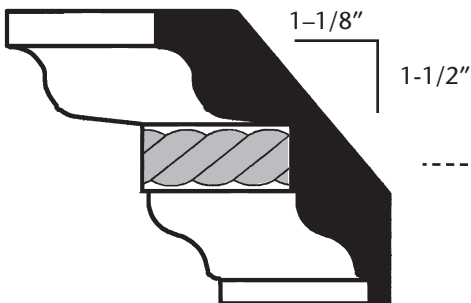

DENTIL CROWN

STCH #40 • 13/16" x 5 -1/4"

CROWN w/o INSERT

STCH #41 • 13/16" x 3-3/4"

DENTIL INSERT

DENTIL INSERT SOLD AS SPERATE PIECE

STCH #42 • 1/2" x 5/8"

CROWN w/o INSERT

STCH #221 • 1/2" x 1-3/4"

STCH #163 • 11/32" x 3/4" x 96 "

DENTIL INSERT

DENTIL INSERT SOLD AS SPERATE PIECE

STCH #217 • 1/8" x 3/8" x 96 "

All items priced per lineal foot • Specific lengths — add 15% • Specified 16' — add 25%