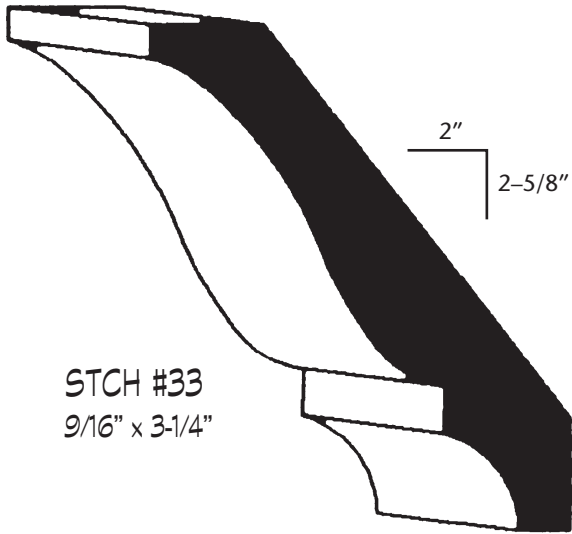

CROWN MOULDINGS

STOCKED PROFILES

Our mouldings are stocked in Birch, Poplar & Red Oak.
Some items are stocked in Cherry, Walnut, Hard Maple & Pine.

STCH #33
9/16" x 3-1/4"