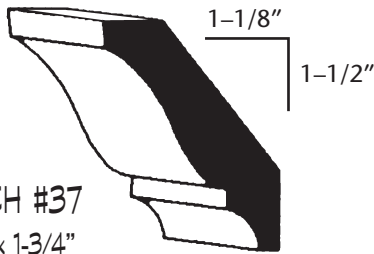

STCH #37
1/2" x 1-3/4"