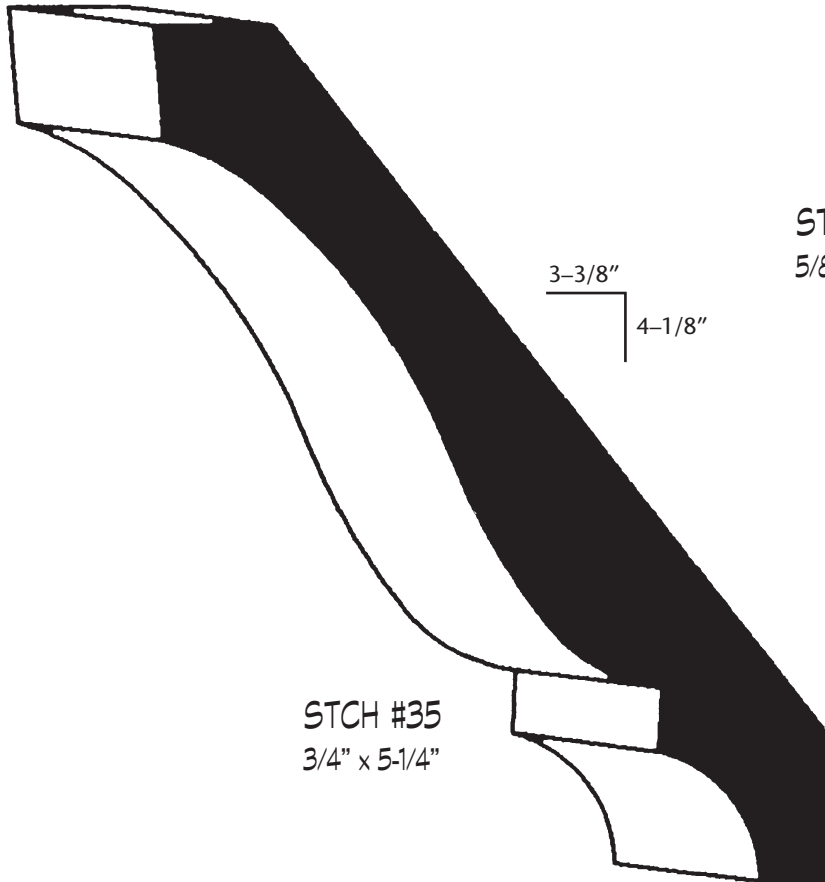

STCH #27 • 5/8" x 4-1/4"
STCH #27-5 • 5/8" x 5-1/4"
STCH #28 • 5/8" x 3-1/4"

STCH #126 • 11/32" x 3"

STCH #29 • 5/8" x 3-1/4"
STCH #30 • 5/8" x 4-1/4"

All items priced per lineal foot • Specific lengths — add 15% • Specified 16' — add 25%

OVERALL • 6-5/16"

OUTSIDE CORNER
STCH #158
7/8" x 1-1/4" x 8"

INSIDE CORNER
STCH #159
7/8" x 7/8" x 8"

All items priced per lineal foot • Specific lengths — add 15% • Specified 16' — add 25%

CROWN MOULDINGS

STOCKED PROFILES

Our mouldings are stocked in Birch, Poplar & Red Oak.
Some items are stocked in Cherry, Walnut, Hard Maple & Pine.

STCH #33
9/16" x 3-1/4"

STCH #34
5/8" x 4-1/4"

STCH #35
3/4" x 5-1/4"

All items priced per lineal foot • Specific lengths — add 15% • Specified 16' — add 25%