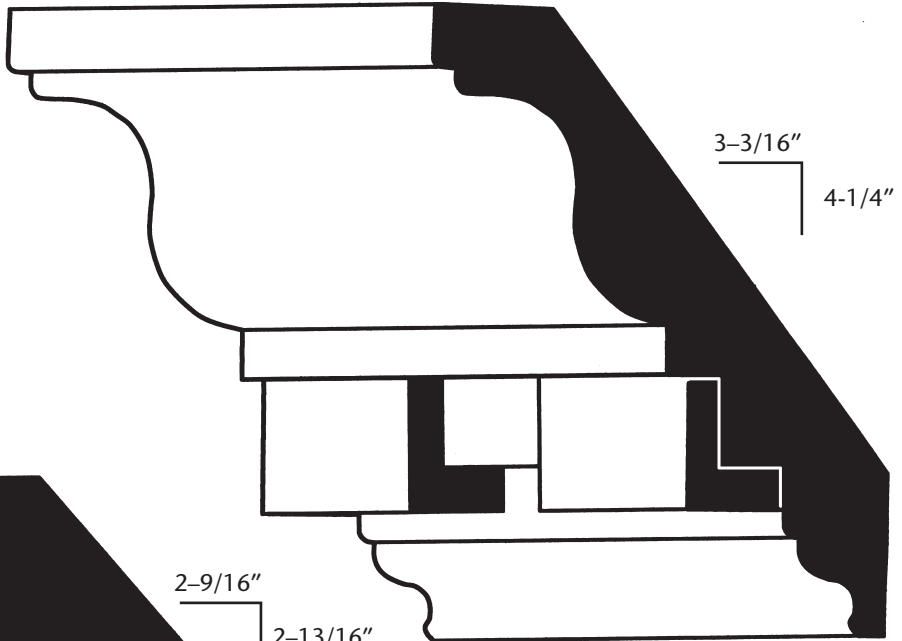

OVERALL • 6-5/16"

OUTSIDE CORNER
STCH #158
7/8" x 1-1/4" x 8"

INSIDE CORNER
STCH #159
7/8" x 7/8" x 8"

All items priced per lineal foot • Specific lengths — add 15% • Specified 16' — add 25%

CROWN MOULDINGS

DENTIL CROWN

STCH #40 • 13/16" x 5 -1/4"

CROWN w/o INSERT

STCH #41 • 13/16" x 3-3/4"

DENTIL INSERT

DENTIL INSERT SOLD AS SPERATE PIECE

STCH #42 • 1/2" x 5/8"

CROWN w/o INSERT