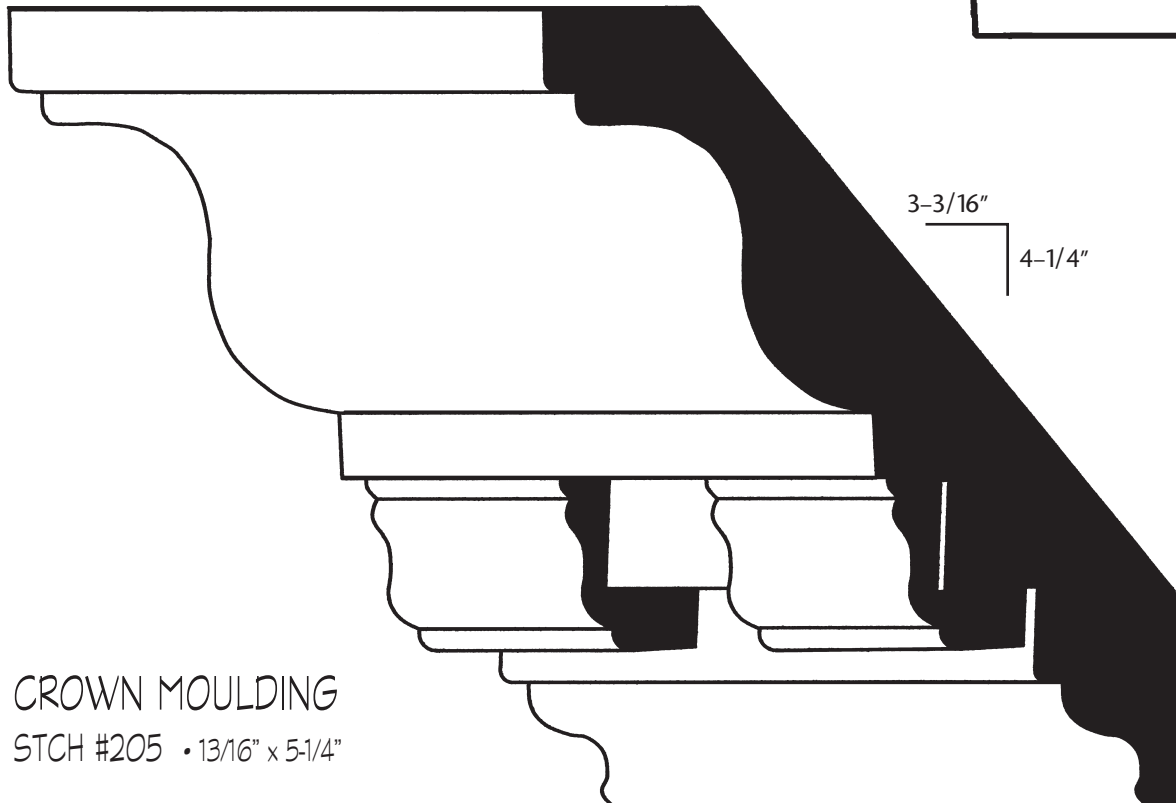

CROWN MOULDING
STCH #205 • 13/16" x 5-1/4"

All items priced per lineal foot • Specific lengths — add 15% • Specified 16'— add 25%