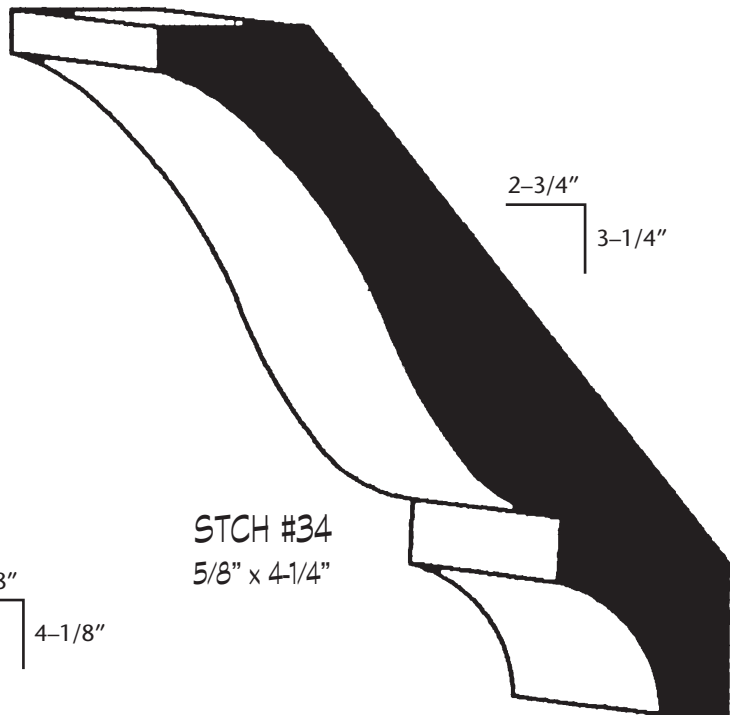

STCH #34
5/8" x 4-1/4"