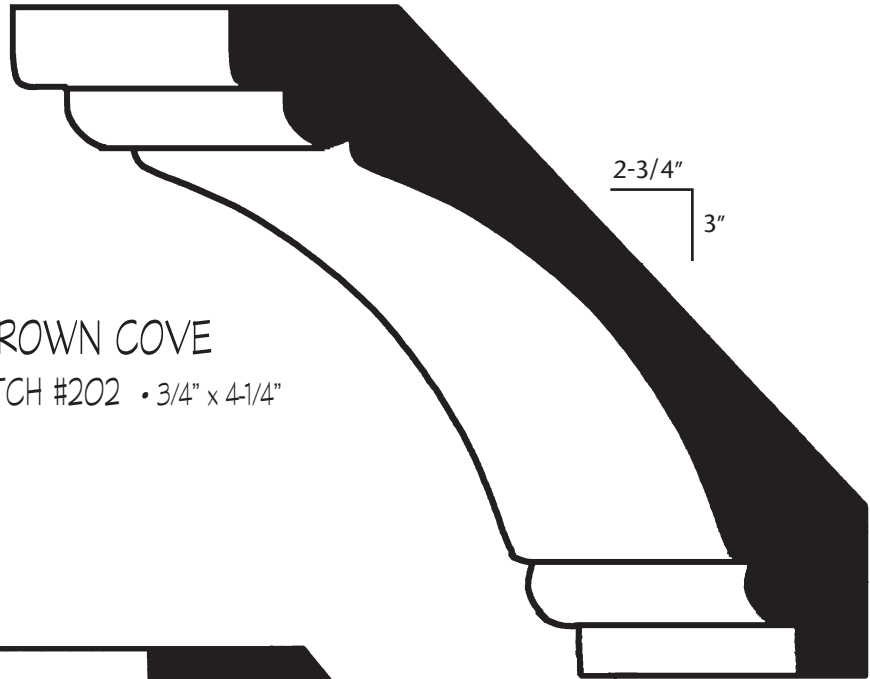

CROWN MOULDINGS

STOCKED PROFILES

Our mouldings are stocked in Birch, Poplar & Red Oak
Some items are stocked in Cherry, Walnut, Hard Maple & Pine

CROWN COVE
STCH #202 • 3/4" x 4-1/4"