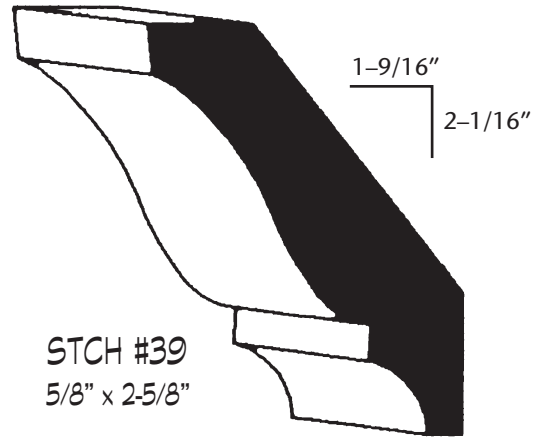

STCH #39
5/8" x 2-5/8"