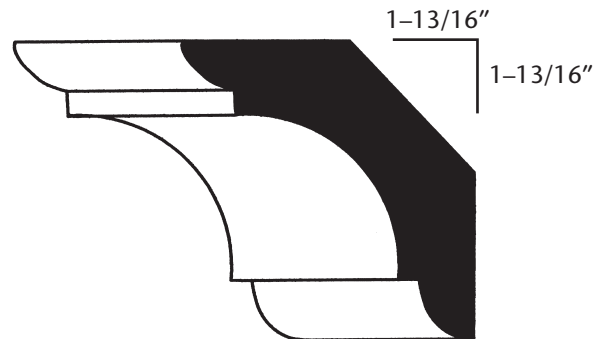

CROWN COVE
STCH #203 • 3/4" x 2-1/2"