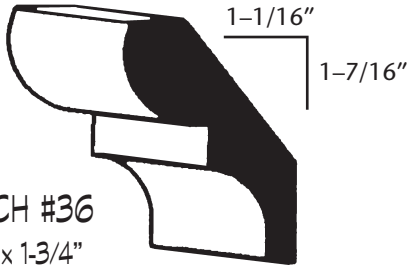

CROWN MOULDINGS

STOCKED PROFILES

Our mouldings are stocked in Birch, Poplar & Red Oak.
Some items are stocked in Cherry, Walnut, Hard Maple & Pine.

STCH #36
1/2" x 1-3/4"