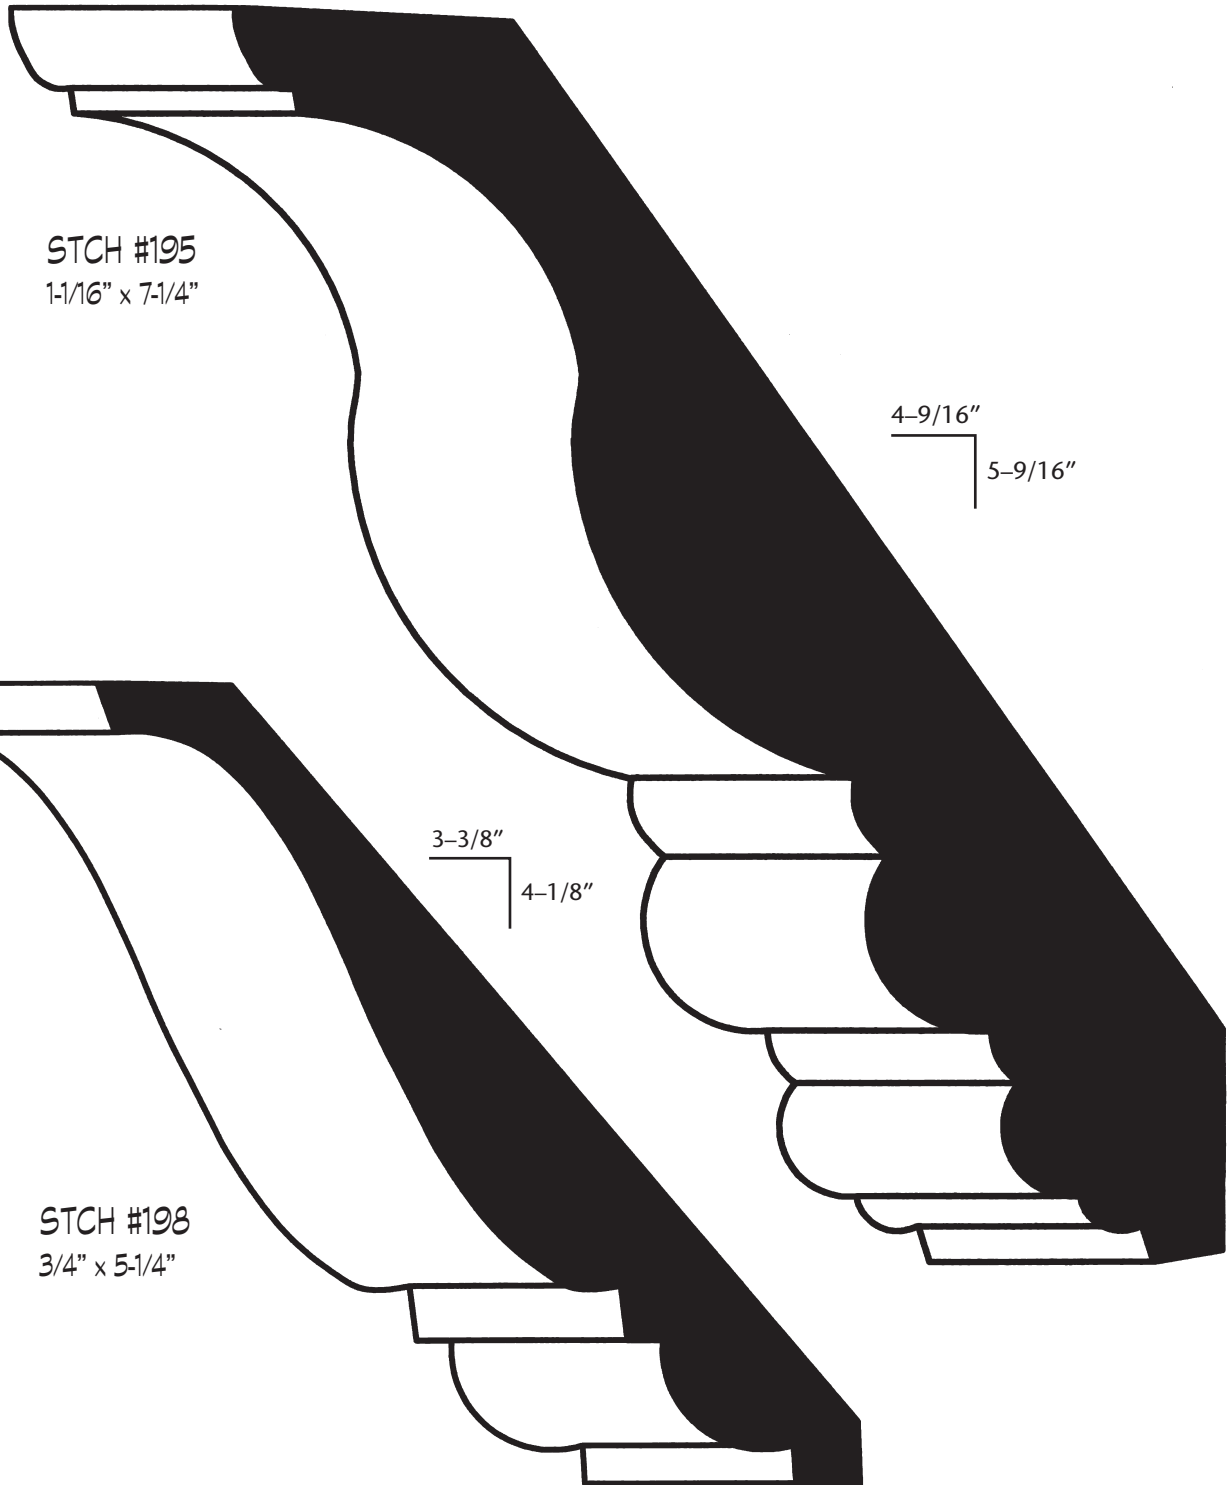

CROWN COVE
STCH #203 • 3/4" x 2-1/2"

STCH #38
5/8" x 2-1/8"

All items priced per lineal foot • Specific lengths — add 15% • Specified 16' — add 25%

CROWN MOULDINGS

STOCKED PROFILES

Our mouldings are stocked in Birch, Poplar & Red Oak.
Some items are stocked in Cherry, Walnut, Hard Maple & Pine.

DENTIL CROWN

STCH #40 • 13/16" x 5 -1/4"

CROWN w/o INSERT

STCH #41 • 13/16" x 3-3/4"

DENTIL INSERT

DENTIL INSERT SOLD AS SPERATE PIECE

STCH #42 • 1/2" x 5/8"

CROWN w/o INSERT