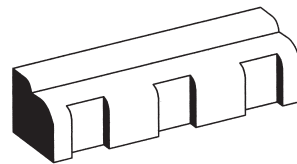

DENTIL CROWN

STCH #40 • 13/16" x 5 -1/4"

CROWN w/o INSERT

STCH #41 • 13/16" x 3-3/4"

DENTIL INSERT

DENTIL INSERT SOLD AS SPERATE PIECE

STCH #42 • 1/2" x 5/8"

CROWN w/o INSERT

STCH #221 • 1/2" x 1-3/4"

STCH #163 • 11/32" x 3/4" x 96 "

DENTIL INSERT

DENTIL INSERT SOLD AS SPERATE PIECE

STCH #217 • 1/8" x 3/8" x 96 "

All items priced per lineal foot • Specific lengths — add 15% • Specified 16' — add 25%