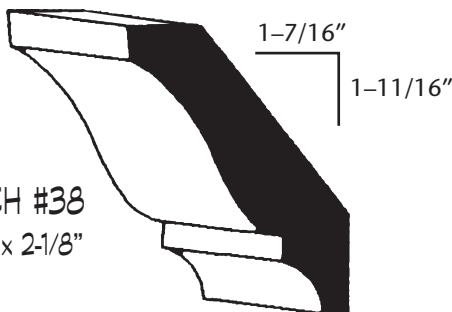

STCH #38
5/8" x 2-1/8"

All items priced per lineal foot • Specific lengths — add 15% • Specified 16' — add 25%