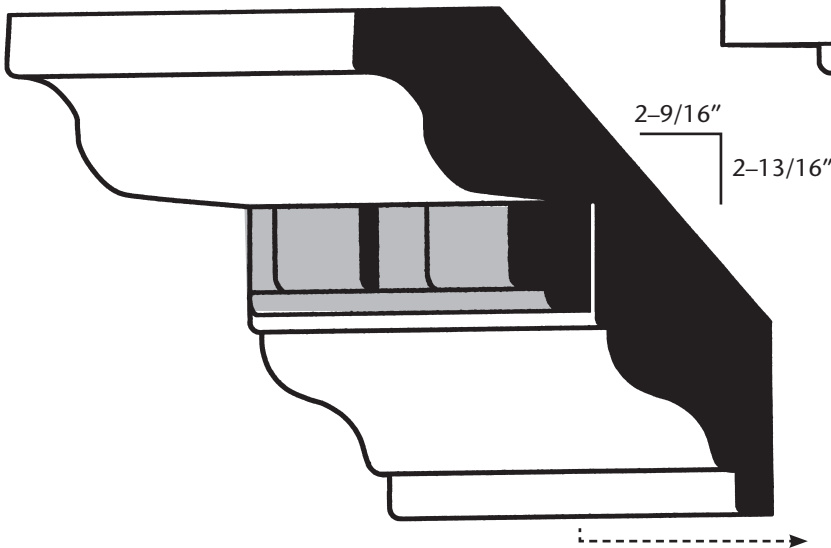

DENTIL CROWN

STCH #40 • 13/16" x 5 -1/4"

CROWN w/o INSERT

STCH #41 • 13/16" x 3-3/4"

DENTIL INSERT

DENTIL INSERT SOLD AS SPERATE PIECE

STCH #42 • 1/2" x 5/8"

CROWN w/o INSERT